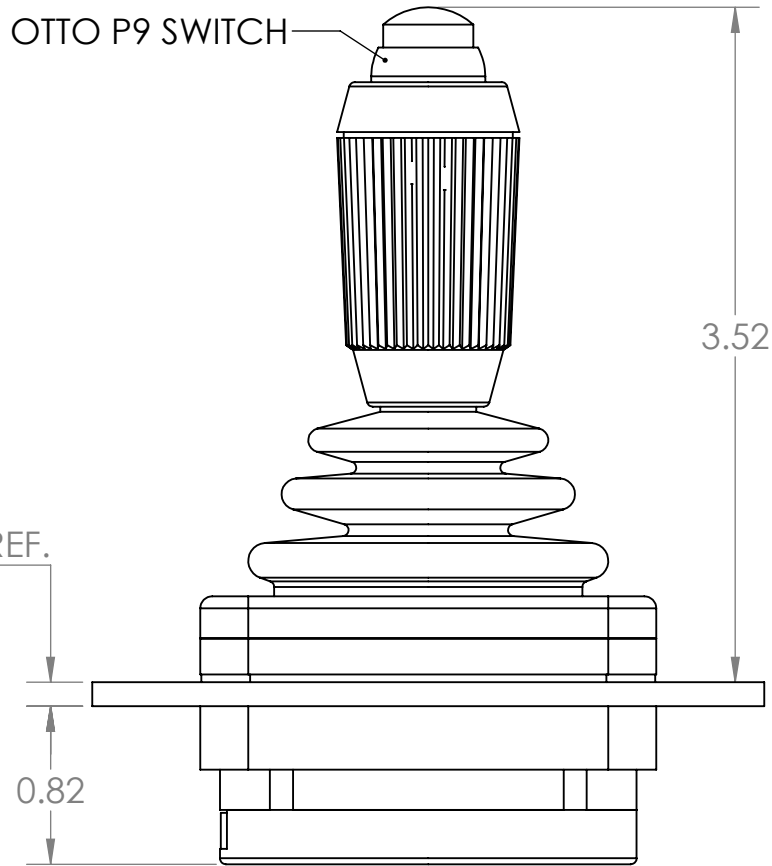

# HE3 SERIES - HANDLE OPTIONS

ALL HANDLES AVAILABLE WITH ANY MOUNTING OPTION UNLESS OTHERWISE SPECIFIED

SCALE 1:1

HE3-23-x-A-x-x-x

HE3-23-x-B-x-x-x

(BALL HANDLE, NO BUTTON)

# HE3 SERIES - HANDLE OPTIONS

ALL HANDLES AVAILABLE WITH ANY MOUNTING OPTION UNLESS OTHERWISE SPECIFIED

SCALE 1:1

HE3-24-x-A-x-x-x

(2 AXIS TAPERED HANDLE, TALL)

HE3-24-x-B-x-x-x

# HE3 SERIES - HANDLE OPTIONS

ALL HANDLES AVAILABLE WITH ANY MOUNTING OPTION UNLESS OTHERWISE SPECIFIED

SCALE 1:1

HE3-25-x-A-x-x-x

HE3-25-x-B-x-x-x

(2 AXIS TAPERED HANDLE, 1 BUTTON)

# HE3 SERIES - HANDLE OPTIONS

ALL HANDLES AVAILABLE WITH ANY MOUNTING OPTION UNLESS OTHERWISE SPECIFIED

SCALE 1:1

HE3-26-x-A-x-x-x

HE3-26-x-B-x-x-x

(2 AXIS TAPERED HANDLE, SHORT)