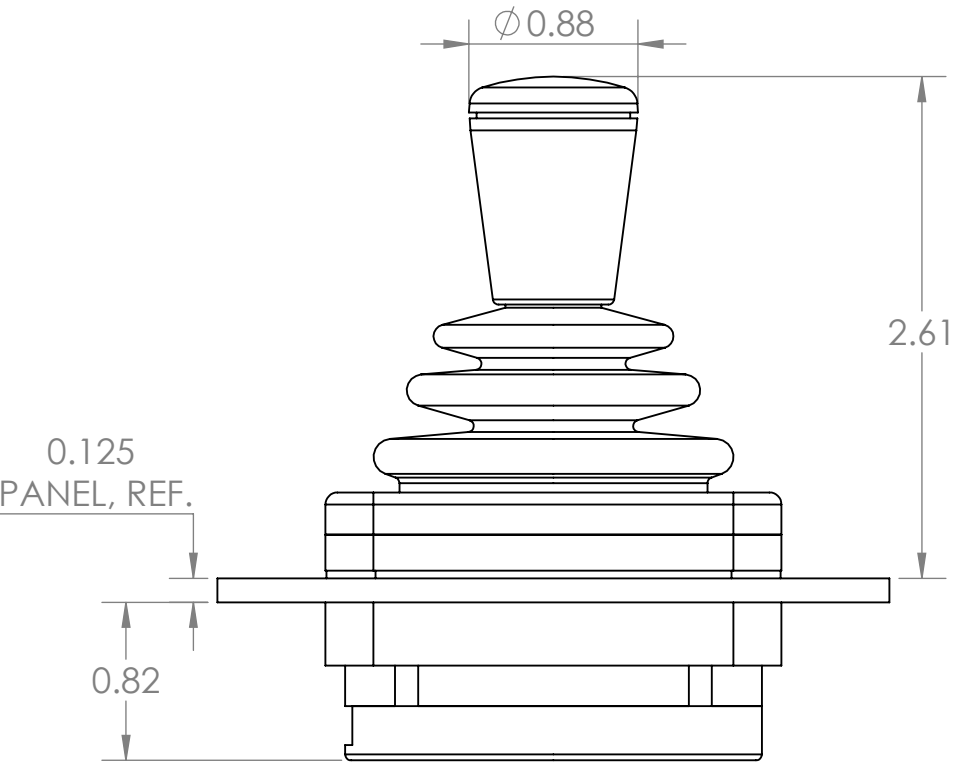

# HE3 SERIES - HANDLE OPTIONS

ALL HANDLES AVAILABLE WITH ANY MOUNTING OPTION UNLESS OTHERWISE SPECIFIED

SCALE 1:1

HE3-23-x-A-x-x-x

HE3-23-x-B-x-x-x

(BALL HANDLE, NO BUTTON)

# HE3 SERIES - HANDLE OPTIONS

ALL HANDLES AVAILABLE WITH ANY MOUNTING OPTION UNLESS OTHERWISE SPECIFIED

SCALE 1:1

HE3-24-x-A-x-x-x

(2 AXIS TAPERED HANDLE, TALL)

HE3-24-x-B-x-x-x

# HE3 SERIES - HANDLE OPTIONS

ALL HANDLES AVAILABLE WITH ANY MOUNTING OPTION UNLESS OTHERWISE SPECIFIED

SCALE 1:1

HE3-25-x-A-x-x-x

HE3-25-x-B-x-x-x

(2 AXIS TAPERED HANDLE, 1 BUTTON)

# HE3 SERIES - HANDLE OPTIONS

ALL HANDLES AVAILABLE WITH ANY MOUNTING OPTION UNLESS OTHERWISE SPECIFIED

SCALE 1:1

HE3-26-x-A-x-x-x

HE3-26-x-B-x-x-x

(2 AXIS TAPERED HANDLE, SHORT)