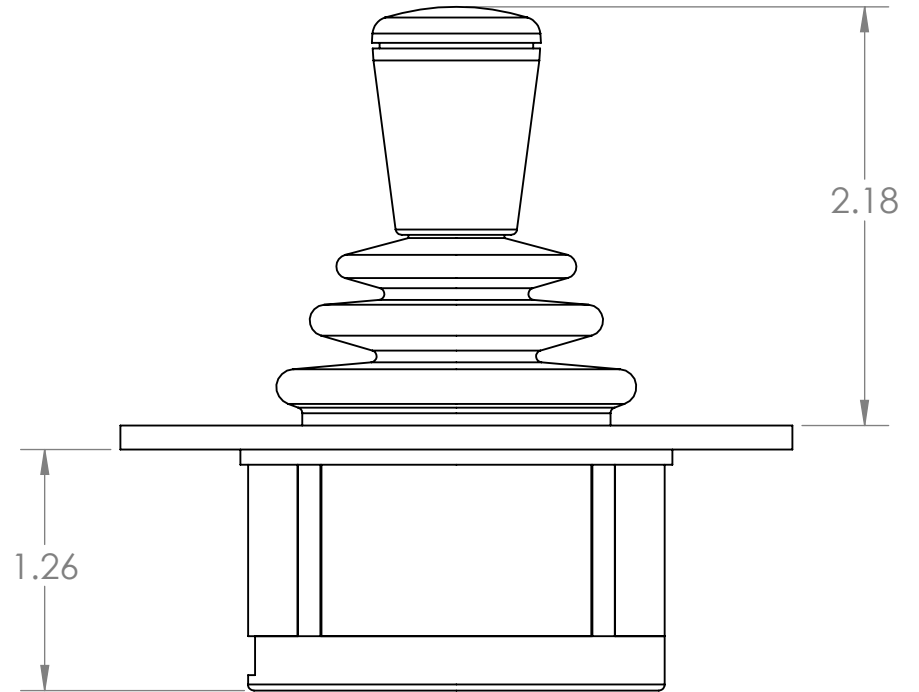

# HE3 SERIES - HANDLE OPTIONS

ALL HANDLES AVAILABLE WITH ANY MOUNTING OPTION UNLESS OTHERWISE SPECIFIED

SCALE 1:1

HE3-23-x-A-x-x-x

HE3-23-x-B-x-x-x

(BALL HANDLE, NO BUTTON)

# HE3 SERIES - HANDLE OPTIONS

ALL HANDLES AVAILABLE WITH ANY MOUNTING OPTION UNLESS OTHERWISE SPECIFIED

SCALE 1:1

HE3-24-x-A-x-x-x

(2 AXIS TAPERED HANDLE, TALL)

HE3-24-x-B-x-x-x

# HE3 SERIES - HANDLE OPTIONS

ALL HANDLES AVAILABLE WITH ANY MOUNTING OPTION UNLESS OTHERWISE SPECIFIED

SCALE 1:1

HE3-25-x-A-x-x-x

HE3-25-x-B-x-x-x

(2 AXIS TAPERED HANDLE, 1 BUTTON)

# HE3 SERIES - HANDLE OPTIONS

ALL HANDLES AVAILABLE WITH ANY MOUNTING OPTION UNLESS OTHERWISE SPECIFIED

SCALE 1:1

HE3-26-x-A-x-x-x

HE3-26-x-B-x-x-x

(2 AXIS TAPERED HANDLE, SHORT)