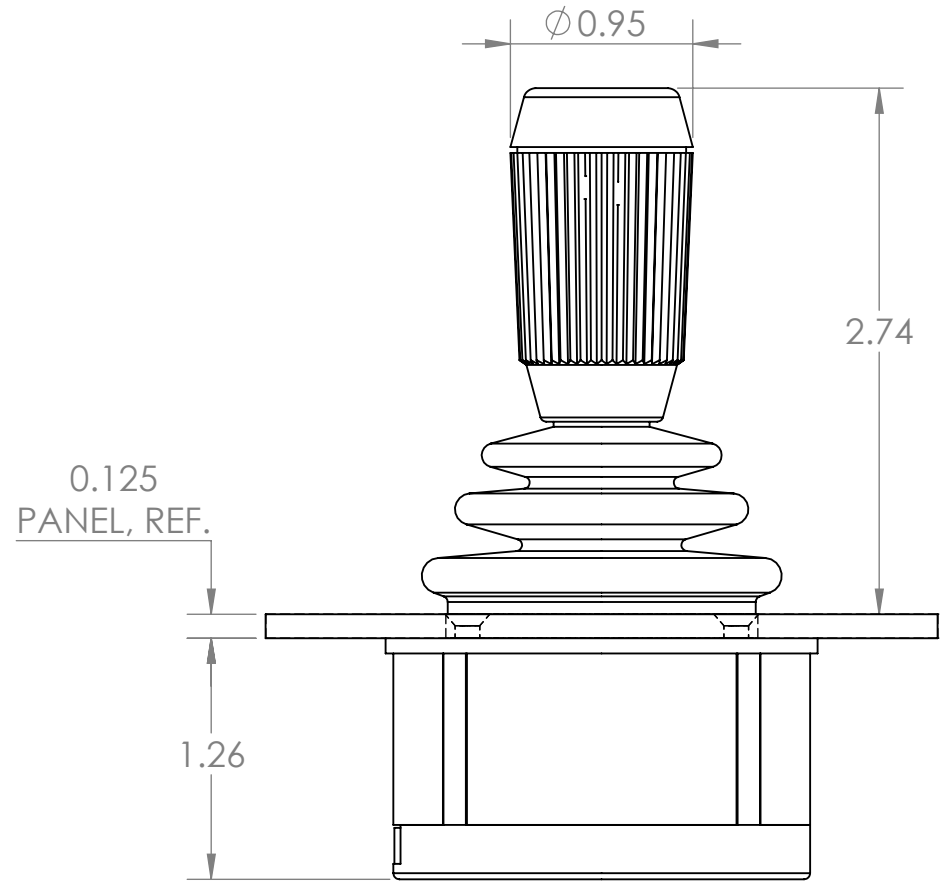

# HE3 SERIES - HANDLE OPTIONS

ALL HANDLES AVAILABLE WITH ANY MOUNTING OPTION UNLESS OTHERWISE SPECIFIED

SCALE 1:1

HE3-23-x-A-x-x-x

HE3-23-x-B-x-x-x

(BALL HANDLE, NO BUTTON)

# HE3 SERIES - HANDLE OPTIONS

ALL HANDLES AVAILABLE WITH ANY MOUNTING OPTION UNLESS OTHERWISE SPECIFIED

SCALE 1:1

HE3-24-x-A-x-x-x

(2 AXIS TAPERED HANDLE, TALL)

HE3-24-x-B-x-x-x

# HE3 SERIES - HANDLE OPTIONS

ALL HANDLES AVAILABLE WITH ANY MOUNTING OPTION UNLESS OTHERWISE SPECIFIED

SCALE 1:1

HE3-25-x-A-x-x-x

HE3-25-x-B-x-x-x

(2 AXIS TAPERED HANDLE, 1 BUTTON)

# HE3 SERIES - HANDLE OPTIONS

ALL HANDLES AVAILABLE WITH ANY MOUNTING OPTION UNLESS OTHERWISE SPECIFIED

SCALE 1:1

HE3-26-x-A-x-x-x

HE3-26-x-B-x-x-x

(2 AXIS TAPERED HANDLE, SHORT)