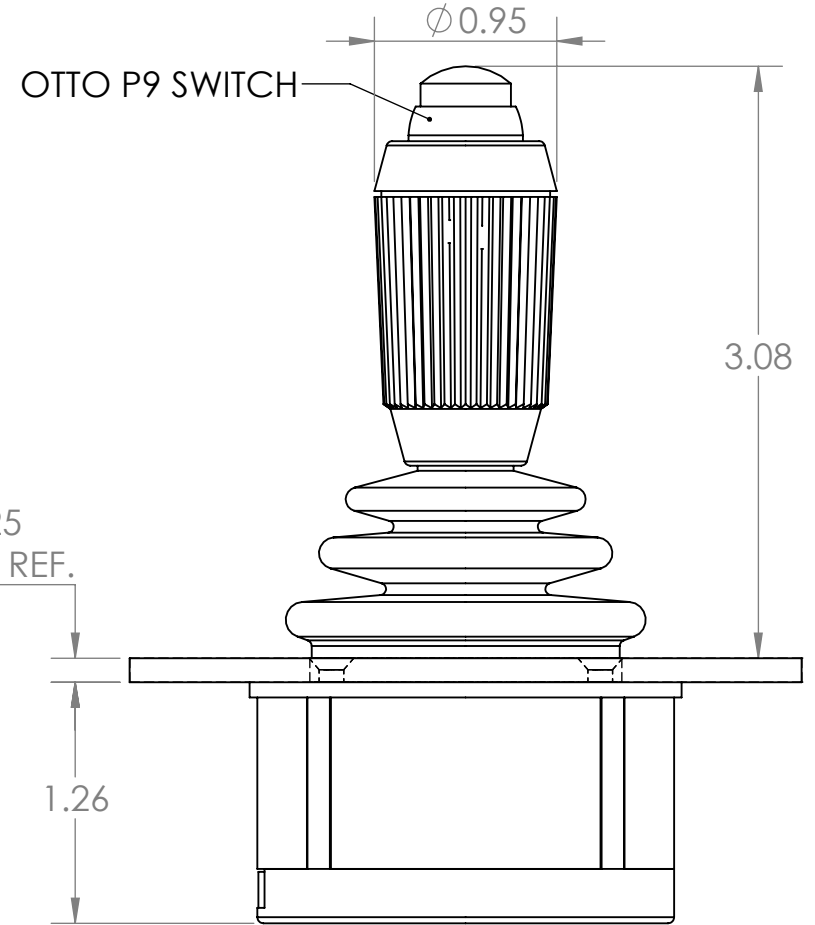

# HE3 SERIES - HANDLE OPTIONS

ALL HANDLES AVAILABLE WITH ANY MOUNTING OPTION UNLESS OTHERWISE SPECIFIED

SCALE 1:1

HE3-23-x-A-x-x-x

HE3-23-x-B-x-x-x

(BALL HANDLE, NO BUTTON)

# HE3 SERIES - HANDLE OPTIONS

ALL HANDLES AVAILABLE WITH ANY MOUNTING OPTION UNLESS OTHERWISE SPECIFIED

SCALE 1:1

HE3-24-x-A-x-x-x

(2 AXIS TAPERED HANDLE, TALL)

HE3-24-x-B-x-x-x

# HE3 SERIES - HANDLE OPTIONS

ALL HANDLES AVAILABLE WITH ANY MOUNTING OPTION UNLESS OTHERWISE SPECIFIED

SCALE 1:1

HE3-25-x-A-x-x-x

HE3-25-x-B-x-x-x

(2 AXIS TAPERED HANDLE, 1 BUTTON)

# HE3 SERIES - HANDLE OPTIONS

ALL HANDLES AVAILABLE WITH ANY MOUNTING OPTION UNLESS OTHERWISE SPECIFIED

SCALE 1:1

HE3-26-x-A-x-x-x

HE3-26-x-B-x-x-x

(2 AXIS TAPERED HANDLE, SHORT)