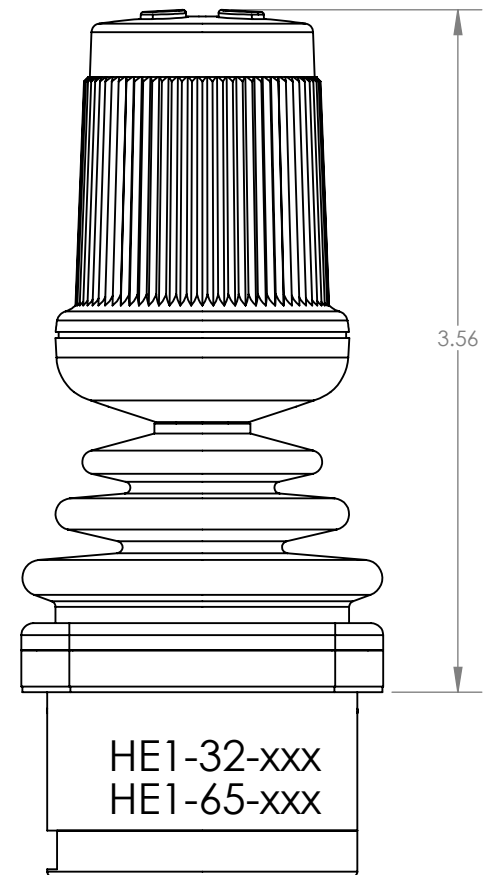

# HE1 SERIES - HANDLE OPTIONS (2 AXIS)

ALL HANDLES AVAILABLE WITH ANY MOUNTING OPTION UNLESS OTHERWISE SPECIFIED

\*HANDLE OPTIONS "24" & "25" FIT THREADED HOUSINGS ONLY (HOUSING OPTIONS "E" OR "F")

## 3 AXIS (STANDARD Z AXIS) & 2 AXIS WITH LOCKED Z HANDLE