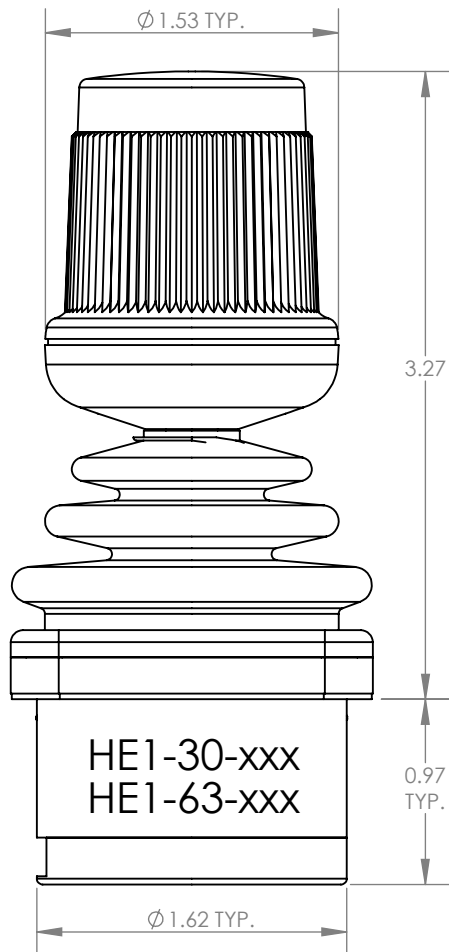

# HE1 SERIES - HANDLE OPTIONS (2 AXIS)

ALL HANDLES AVAILABLE WITH ANY MOUNTING OPTION UNLESS OTHERWISE SPECIFIED

\*HANDLE OPTIONS "24" & "25" FIT THREADED HOUSINGS ONLY (HOUSING OPTIONS "E" OR "F")

## 3 AXIS (STANDARD Z AXIS) & 2 AXIS WITH LOCKED Z HANDLE