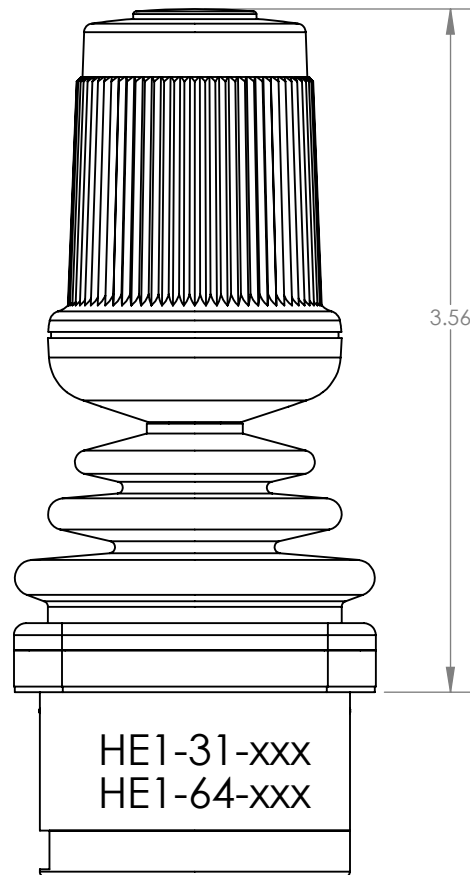

# HE1 SERIES - HANDLE OPTIONS (2 AXIS)

ALL HANDLES AVAILABLE WITH ANY MOUNTING OPTION UNLESS OTHERWISE SPECIFIED

\*HANDLE OPTIONS "24" & "25" FIT THREADED HOUSINGS ONLY (HOUSING OPTIONS "E" OR "F")

## 3 AXIS (STANDARD Z AXIS) & 2 AXIS WITH LOCKED Z HANDLE