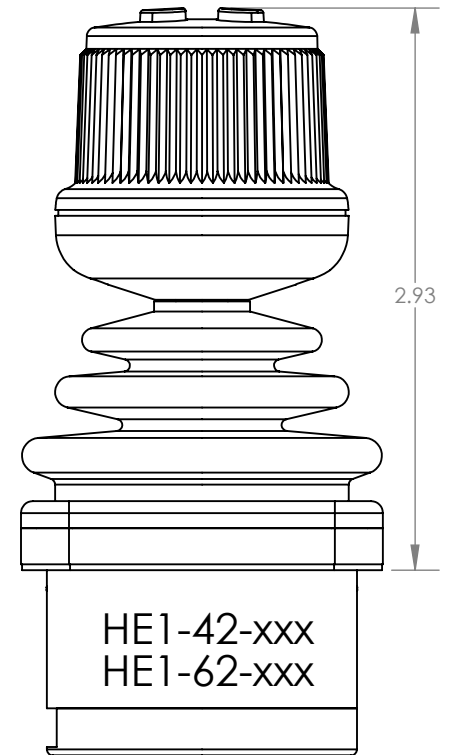

HE1 SERIES - HANDLE OPTIONS

3 AXIS (LOW PROFILE Z AXIS) & 2 AXIS WITH LOCKED Z HANDLE