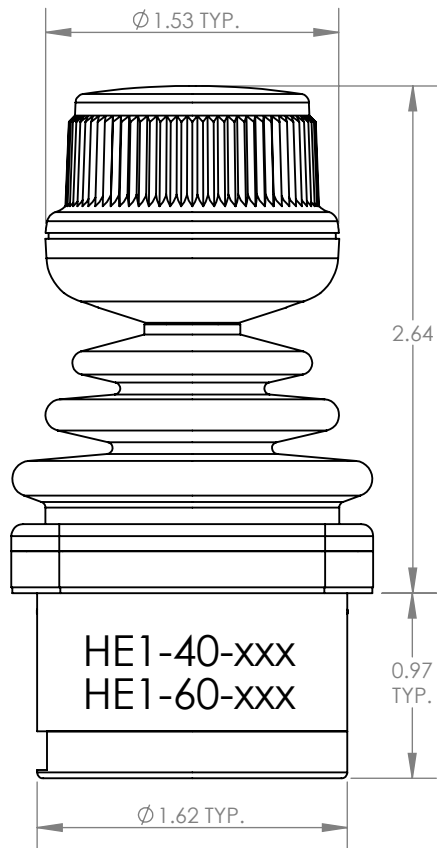

HE1 SERIES - HANDLE OPTIONS

3 AXIS (LOW PROFILE Z AXIS) & 2 AXIS WITH LOCKED Z HANDLE