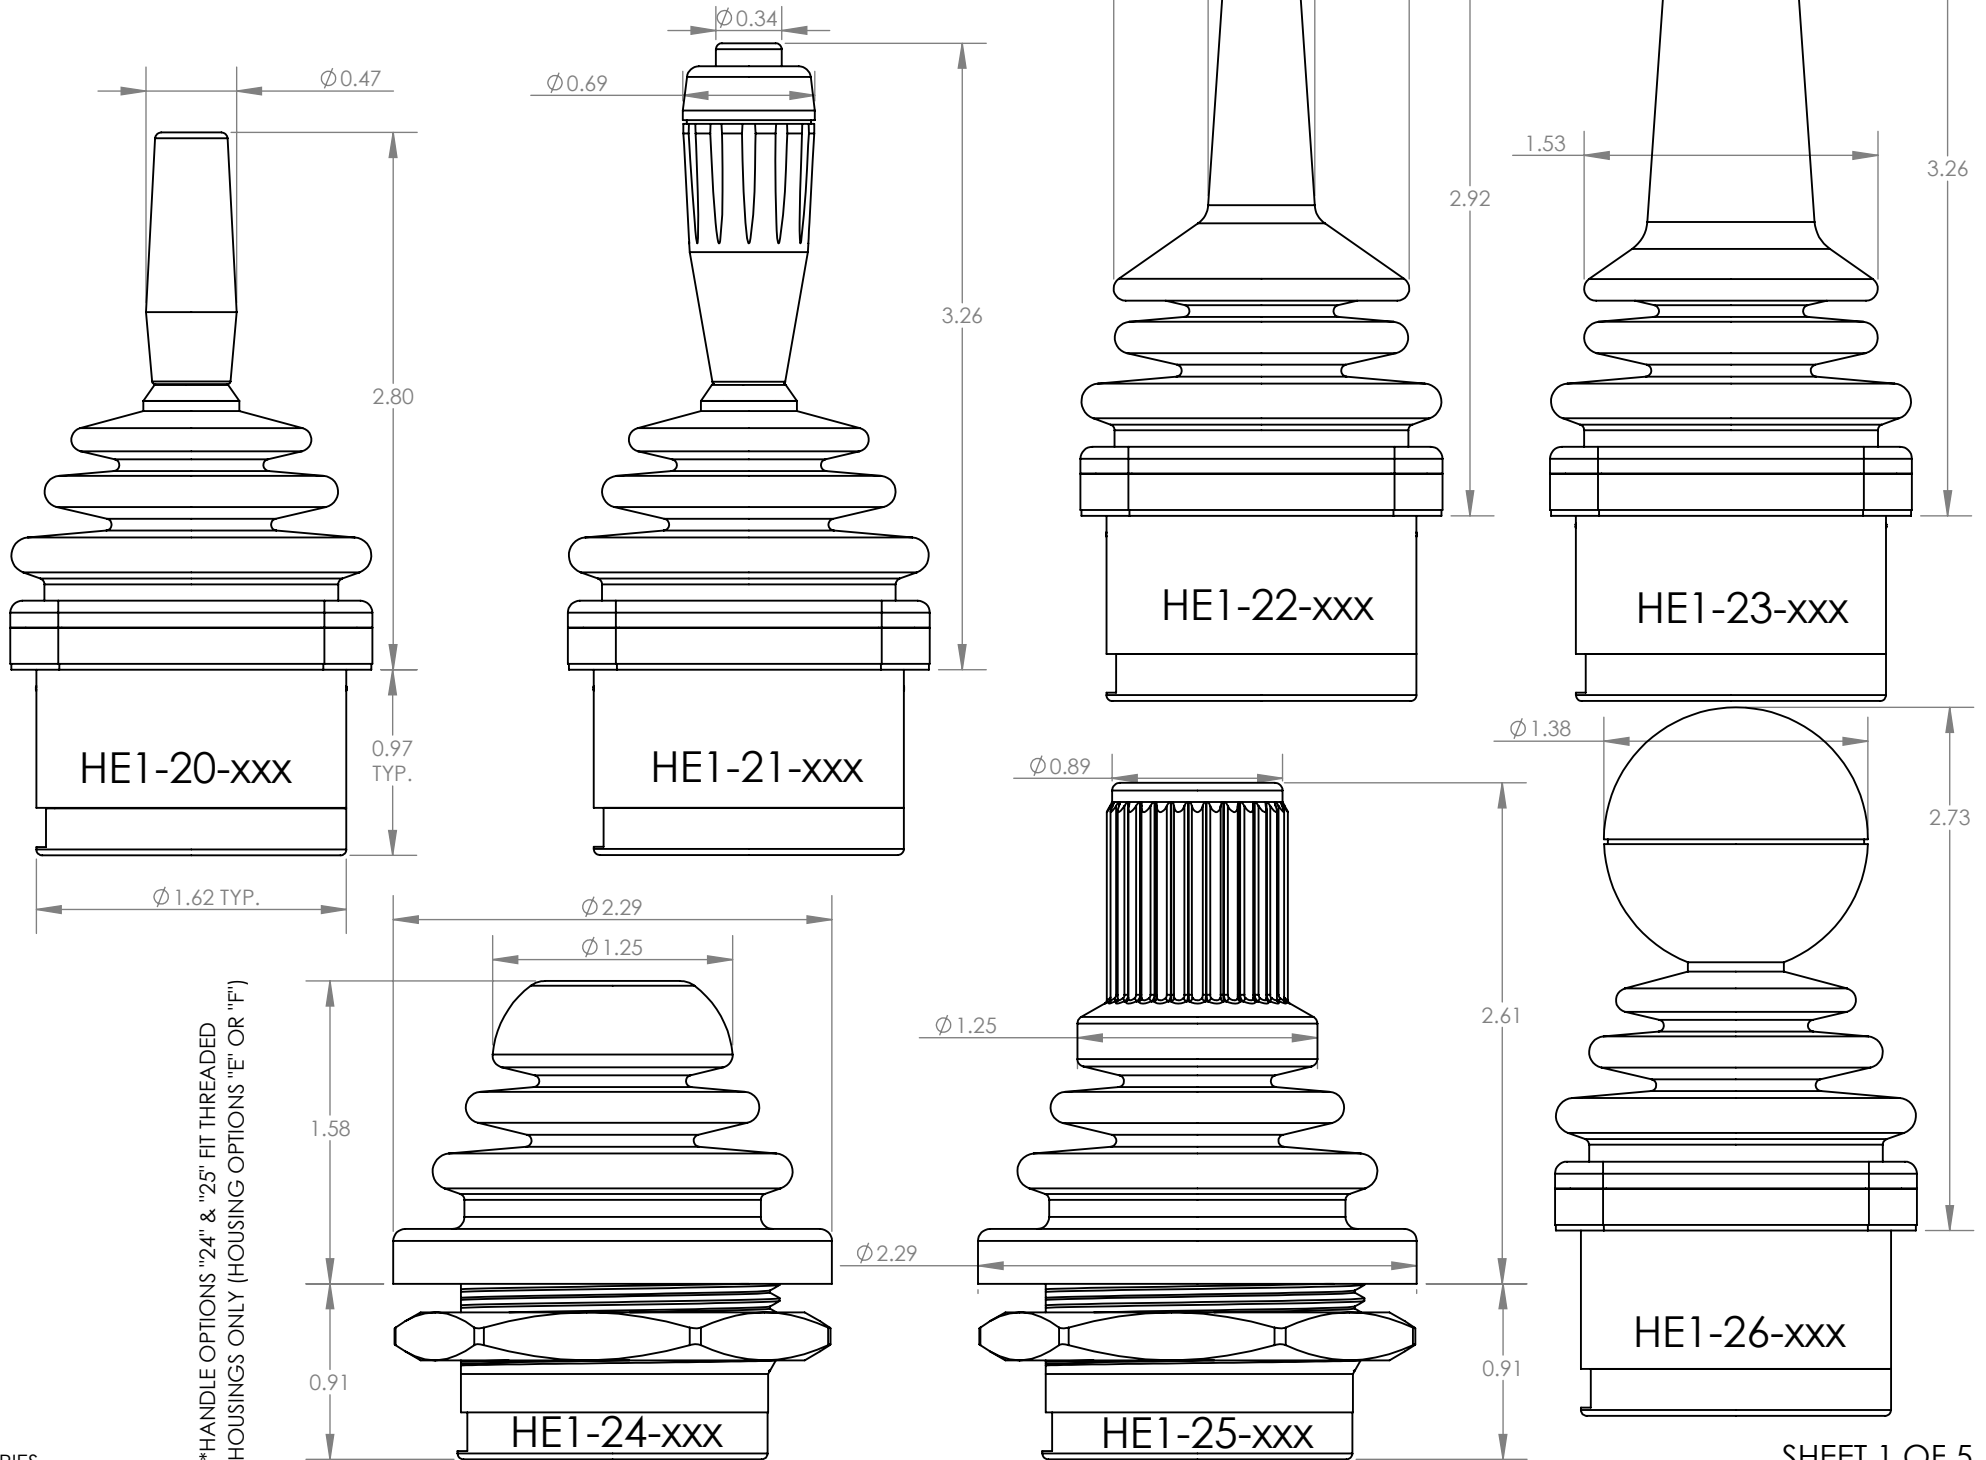

# HE1 SERIES - HANDLE OPTIONS (2 AXIS)

ALL HANDLES AVAILABLE WITH ANY MOUNTING OPTION UNLESS OTHERWISE SPECIFIED

\*HANDLE OPTIONS "24" & "25" FIT THREADED HOUSINGS ONLY (HOUSING OPTIONS "E" OR "F")

## 3 AXIS (STANDARD Z AXIS) & 2 AXIS WITH LOCKED Z HANDLE

## 3 AXIS (LOW PROFILE Z AXIS) & 2 AXIS WITH LOCKED Z HANDLE

# HE1 SERIES - HANDLE OPTIONS (3 AXIS, SLIM Z AXIS)