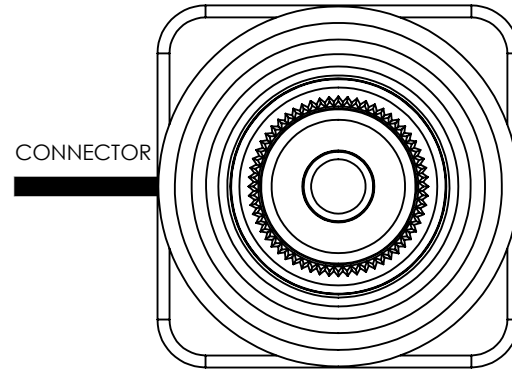

HE1 SERIES - HANDLE OPTIONS (3 AXIS, SLIM Z AXIS)