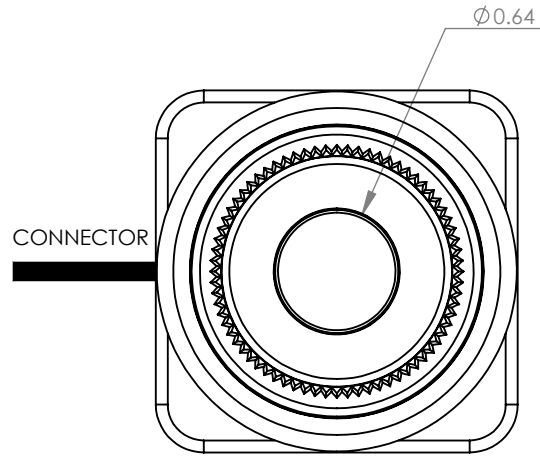

HE1 SERIES - HANDLE OPTIONS

3 AXIS (LOW PROFILE Z AXIS) & 2 AXIS WITH LOCKED Z HANDLE