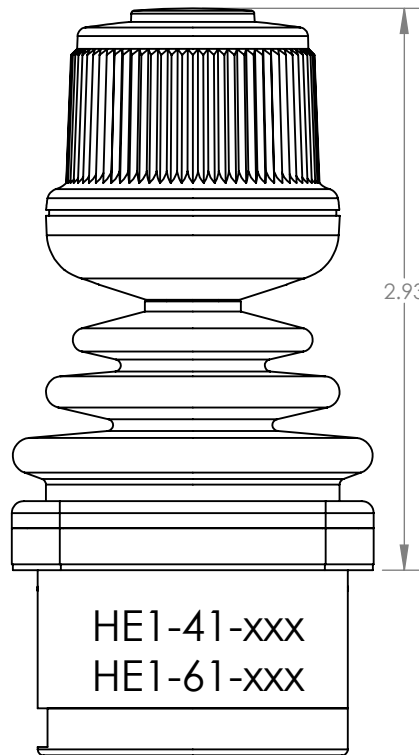

HE1 SERIES - HANDLE OPTIONS

3 AXIS (LOW PROFILE Z AXIS) & 2 AXIS WITH LOCKED Z HANDLE