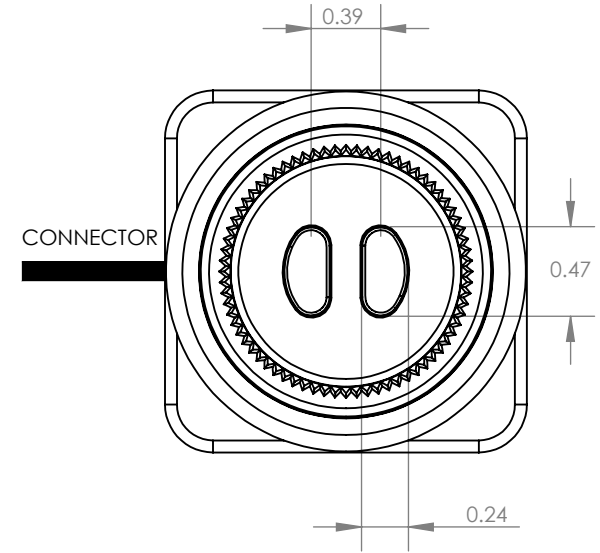

# HE1 SERIES - HANDLE OPTIONS (2 AXIS)

ALL HANDLES AVAILABLE WITH ANY MOUNTING OPTION UNLESS OTHERWISE SPECIFIED

\*HANDLE OPTIONS "24" & "25" FIT THREADED HOUSINGS ONLY (HOUSING OPTIONS "E" OR "F")

## 3 AXIS (STANDARD Z AXIS) & 2 AXIS WITH LOCKED Z HANDLE

## 3 AXIS (LOW PROFILE Z AXIS) & 2 AXIS WITH LOCKED Z HANDLE

# HE1 SERIES - HANDLE OPTIONS (2 AXIS IP67 SEALED)