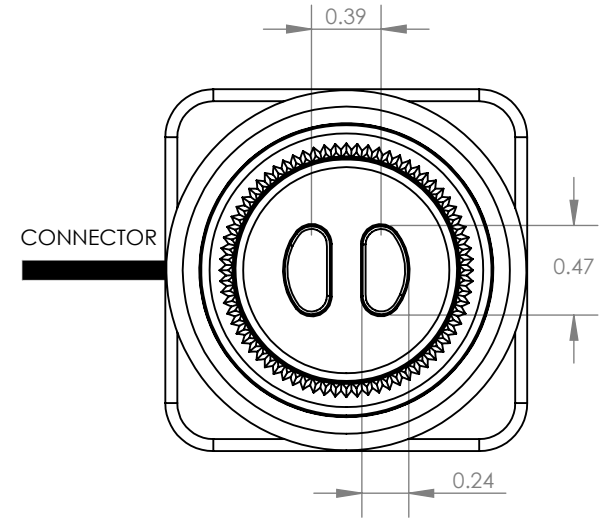

# HE1 SERIES - HANDLE OPTIONS (2 AXIS)

ALL HANDLES AVAILABLE WITH ANY MOUNTING OPTION UNLESS OTHERWISE SPECIFIED

\*HANDLE OPTIONS "24" & "25" FIT THREADED HOUSINGS ONLY (HOUSING OPTIONS "E" OR "F")

## 3 AXIS (STANDARD Z AXIS) & 2 AXIS WITH LOCKED Z HANDLE

## 3 AXIS (LOW PROFILE Z AXIS) & 2 AXIS WITH LOCKED Z HANDLE

# HE1 SERIES - HANDLE OPTIONS (2 AXIS IP67 SEALED)