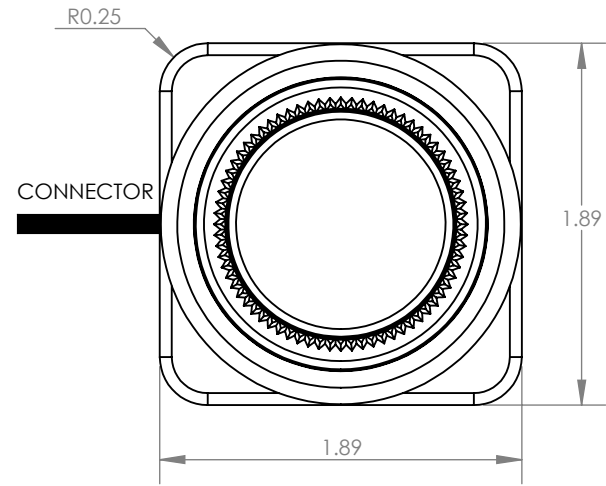

# HE1 SERIES - HANDLE OPTIONS (2 AXIS)

ALL HANDLES AVAILABLE WITH ANY MOUNTING OPTION UNLESS OTHERWISE SPECIFIED

\*HANDLE OPTIONS "24" & "25" FIT THREADED HOUSINGS ONLY (HOUSING OPTIONS "E" OR "F")

## 3 AXIS (STANDARD Z AXIS) & 2 AXIS WITH LOCKED Z HANDLE