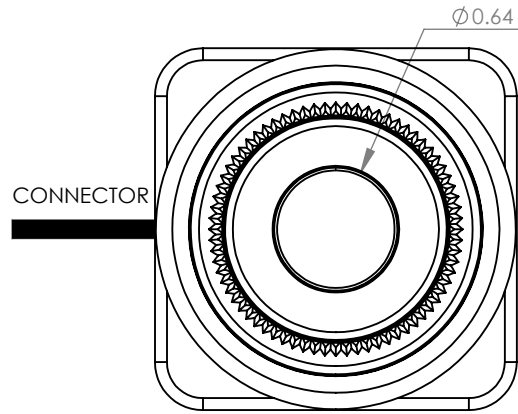

# HE1 SERIES - HANDLE OPTIONS (2 AXIS)

ALL HANDLES AVAILABLE WITH ANY MOUNTING OPTION UNLESS OTHERWISE SPECIFIED

\*HANDLE OPTIONS "24" & "25" FIT THREADED HOUSINGS ONLY (HOUSING OPTIONS "E" OR "F")

## 3 AXIS (STANDARD Z AXIS) & 2 AXIS WITH LOCKED Z HANDLE

# HE1 SERIES - HANDLE OPTIONS (2 AXIS IP67 SEALED)