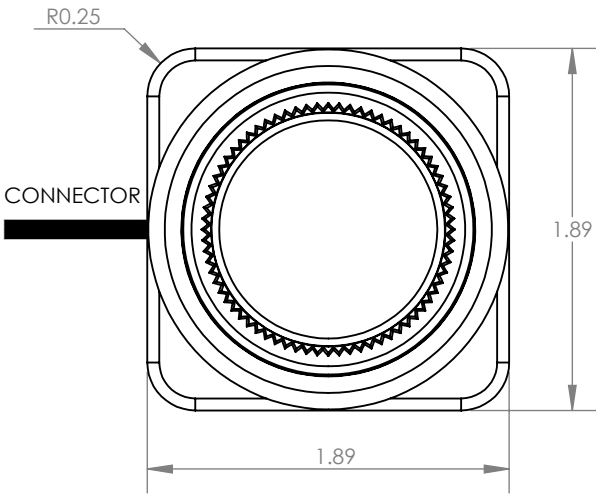

HE1 SERIES - HANDLE OPTIONS

3 AXIS (LOW PROFILE Z AXIS) & 2 AXIS WITH LOCKED Z HANDLE