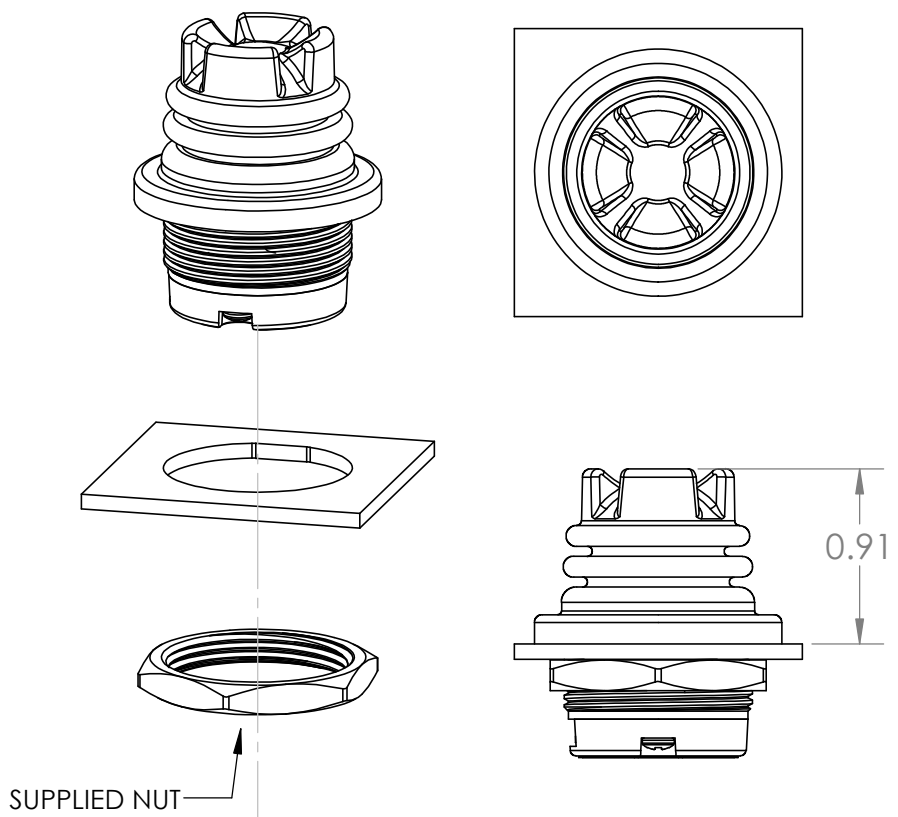

TS1 SERIES - PANEL MOUNTING

DROP-IN MOUNT

THREADED HOUSING

PANEL CUTOUT DIMENSIONS, THREADED HOUSING

PANEL CUTOUT DIMENSIONS, DROP-IN HOUSING

TS1 SERIES - PANEL MOUNTING

REPLACING RUFFY TS1 SERIES DROP-IN MOUNT IN EXISTING COMPETITOR PANEL CUTOUT

REAR MOUNT

PANEL CUTOUT DIMENSIONS, REAR MOUNT HOUSING

COMPETITOR PANEL DIMENSIONS