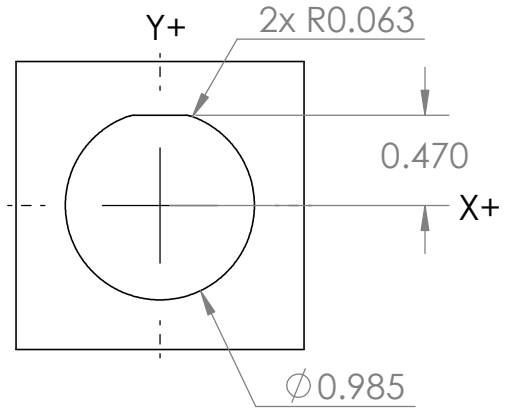

TS1 SERIES - PANEL MOUNTING

DROP-IN MOUNT

THREADED HOUSING

PANEL CUTOUT DIMENSIONS, THREADED HOUSING

PANEL CUTOUT DIMENSIONS, DROP-IN HOUSING

TS1 SERIES - PANEL MOUNTING

REPLACING RUFFY TS1 SERIES DROP-IN MOUNT IN EXISTING COMPETITOR PANEL CUTOUT

REAR MOUNT

PANEL CUTOUT DIMENSIONS, REAR MOUNT HOUSING

COMPETITOR PANEL DIMENSIONS