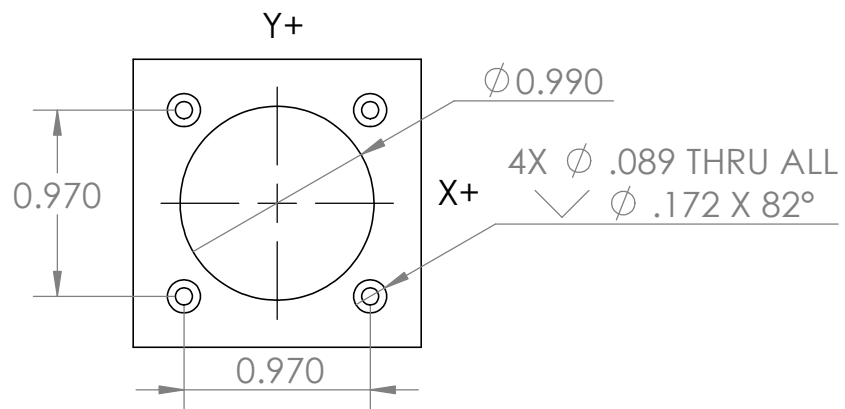

TS1 SERIES - PANEL MOUNTING

DROP-IN MOUNT

THREADED HOUSING

PANEL CUTOUT DIMENSIONS, THREADED HOUSING

PANEL CUTOUT DIMENSIONS, DROP-IN HOUSING

TS1 SERIES - PANEL MOUNTING

REPLACING RUFFY TS1 SERIES DROP-IN MOUNT IN EXISTING COMPETITOR PANEL CUTOUT

REAR MOUNT

PANEL CUTOUT DIMENSIONS, REAR MOUNT HOUSING

COMPETITOR PANEL DIMENSIONS