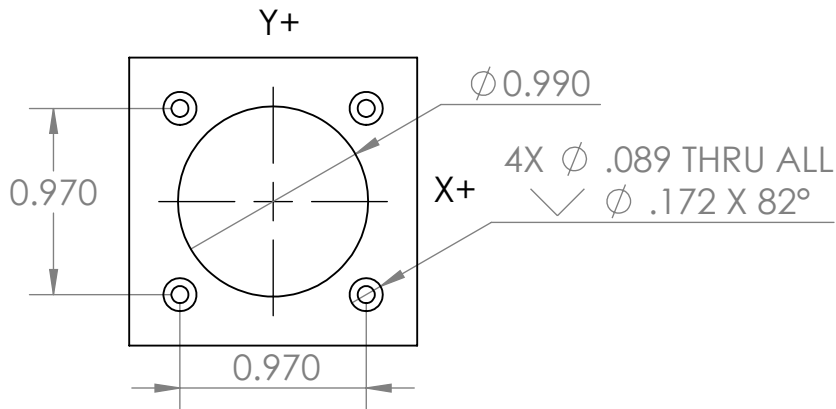

TS1 SERIES - PANEL MOUNTING

THREADED HOUSING

PANEL CUTOUT DIMENSIONS, THREADED HOUSING

DROP-IN MOUNT

PANEL CUTOUT DIMENSIONS, DROP-IN HOUSING

TS1 SERIES - PANEL MOUNTING

REPLACING RUFFY TS1 SERIES DROP-IN MOUNT IN EXISTING COMPETITOR PANEL CUTOUT

REAR MOUNT

PANEL CUTOUT DIMENSIONS, REAR MOUNT HOUSING

COMPETITOR PANEL DIMENSIONS