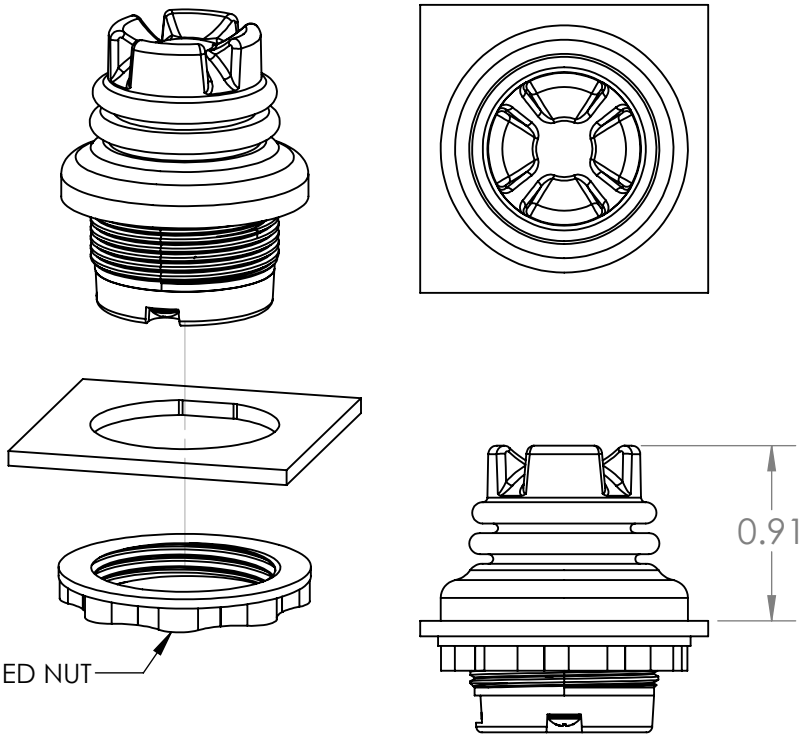

TS1 SERIES - PANEL MOUNTING

THREADED HOUSING

PANEL CUTOUT DIMENSIONS, THREADED HOUSING

DROP-IN MOUNT

PANEL CUTOUT DIMENSIONS, DROP-IN HOUSING

TS1 SERIES - PANEL MOUNTING

REPLACING RUFFY TS1 SERIES DROP-IN MOUNT IN EXISTING COMPETITOR PANEL CUTOUT

REAR MOUNT

PANEL CUTOUT DIMENSIONS, REAR MOUNT HOUSING

COMPETITOR PANEL DIMENSIONS