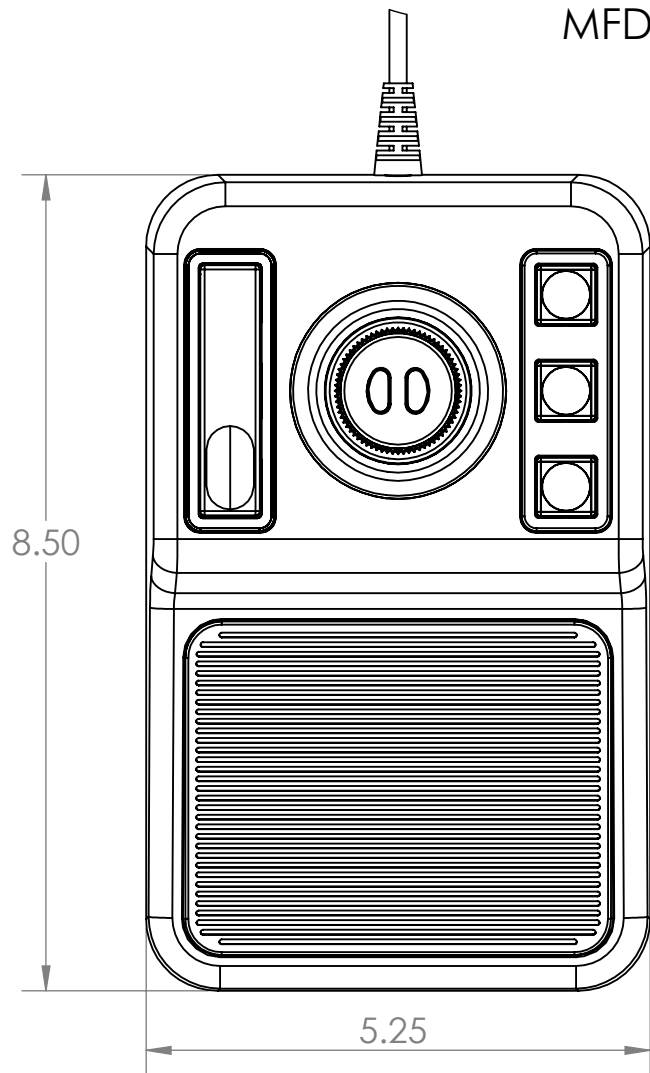

MFD SERIES - MULTI FUNCTION DESKTOP
SCALE 1:2

LEFT SIDE 1 BUTTON OPTION
(SHOWN FOR REFERENCE ONLY)

RIGHT SIDE 3 BUTTON OPTION
(SHOWN FOR REFERENCE ONLY)

* 2 BUTTON LOW PROFILE HALL EFFECT CONTROLLER OPTION SHOWN (FOR REFERENCE)