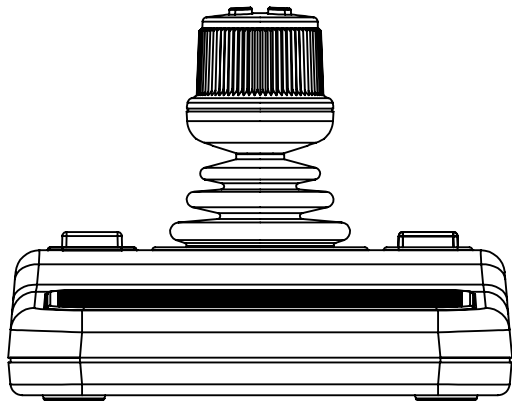

MFD SERIES - MULTI FUNCTION DESKTOP
SCALE 1:2

LEFT SIDE 1 BUTTON OPTION
(SHOWN FOR REFERENCE ONLY)

RIGHT SIDE 3 BUTTON OPTION
(SHOWN FOR REFERENCE ONLY)

* 2 BUTTON LOW PROFILE HALL EFFECT CONTROLLER OPTION SHOWN (FOR REFERENCE)