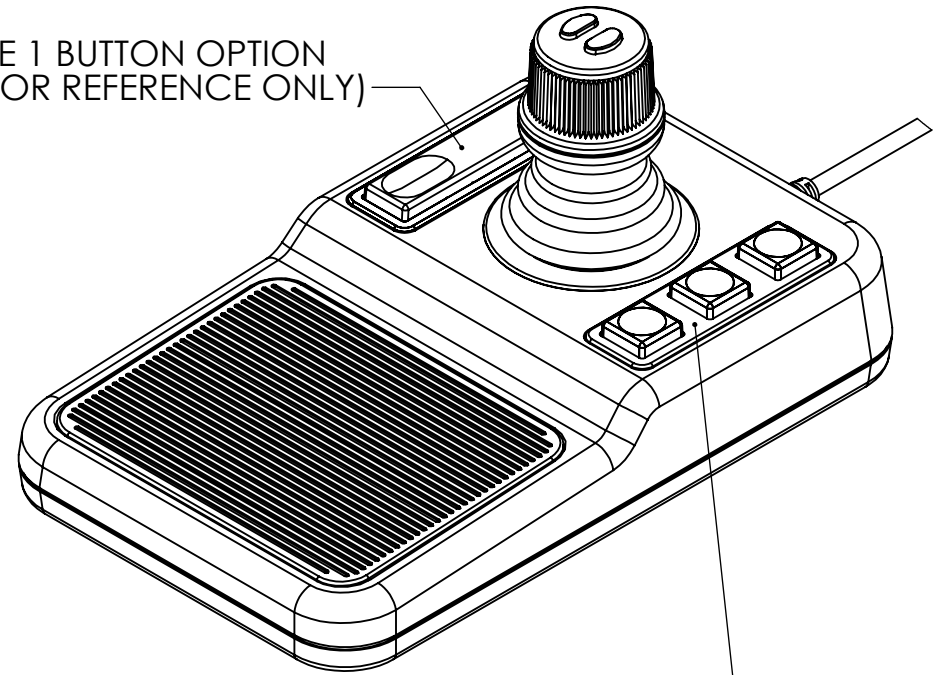

MFD SERIES - MULTI FUNCTION DESKTOP
SCALE 1:2

LEFT SIDE 1 BUTTON OPTION
(SHOWN FOR REFERENCE ONLY)

RIGHT SIDE 3 BUTTON OPTION
(SHOWN FOR REFERENCE ONLY)

* 2 BUTTON LOW PROFILE HALL EFFECT CONTROLLER OPTION SHOWN (FOR REFERENCE)