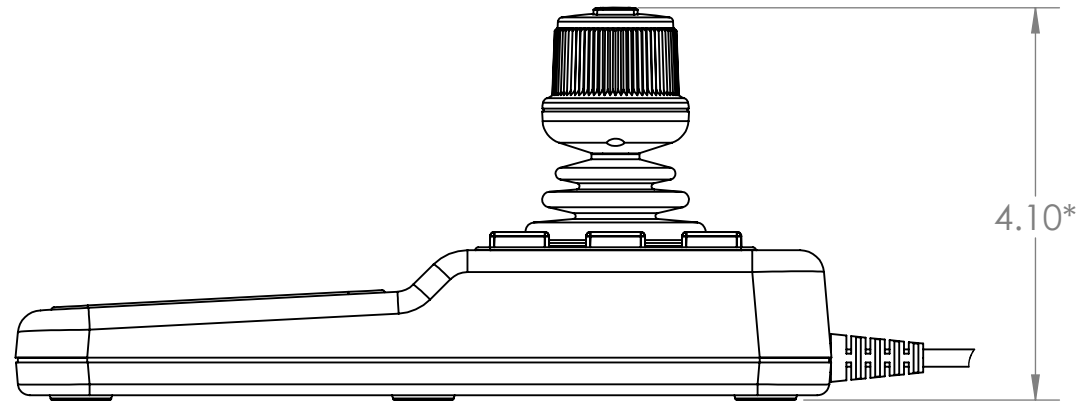

MFD SERIES - MULTI FUNCTION DESKTOP
SCALE 1:2

LEFT SIDE 1 BUTTON OPTION
(SHOWN FOR REFERENCE ONLY)

RIGHT SIDE 3 BUTTON OPTION
(SHOWN FOR REFERENCE ONLY)

* 2 BUTTON LOW PROFILE HALL EFFECT CONTROLLER OPTION SHOWN (FOR REFERENCE)