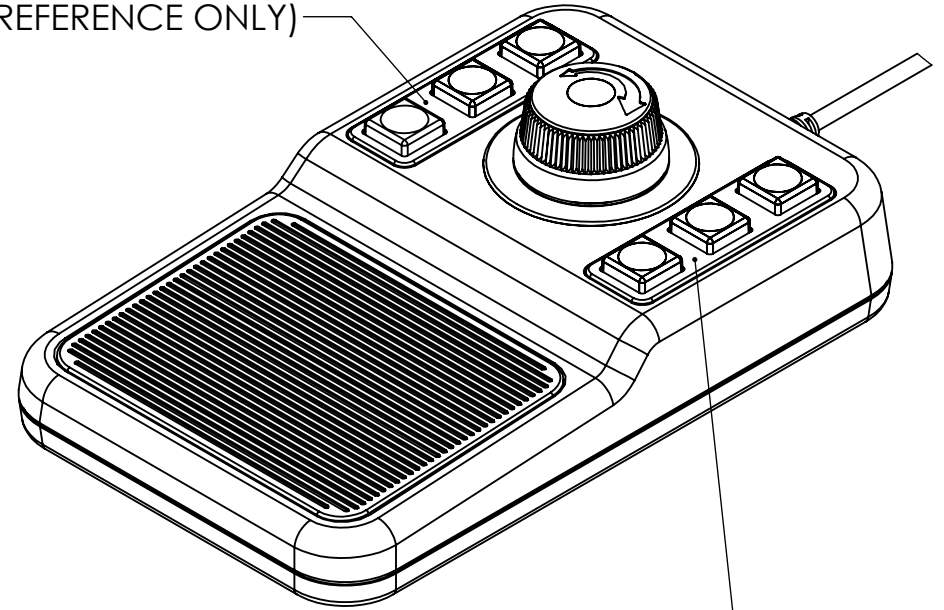

MFD SERIES - MULTI FUNCTION DESKTOP
SCALE 1:2

LEFT SIDE 3 BUTTON OPTION
(SHOWN FOR REFERENCE ONLY)

RIGHT SIDE 3 BUTTON OPTION
(SHOWN FOR REFERENCE ONLY)

* HALL EFFECT CONTROL KNOB OPTION SHOWN (FOR REFERENCE)