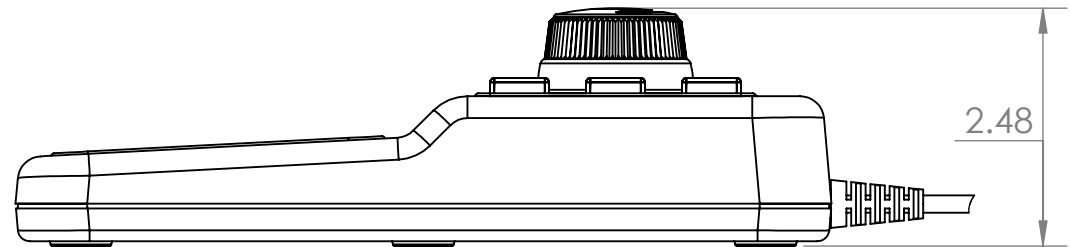

MFD SERIES - MULTI FUNCTION DESKTOP
SCALE 1:2

LEFT SIDE 3 BUTTON OPTION
(SHOWN FOR REFERENCE ONLY)

RIGHT SIDE 3 BUTTON OPTION
(SHOWN FOR REFERENCE ONLY)

* HALL EFFECT CONTROL KNOB OPTION SHOWN (FOR REFERENCE)