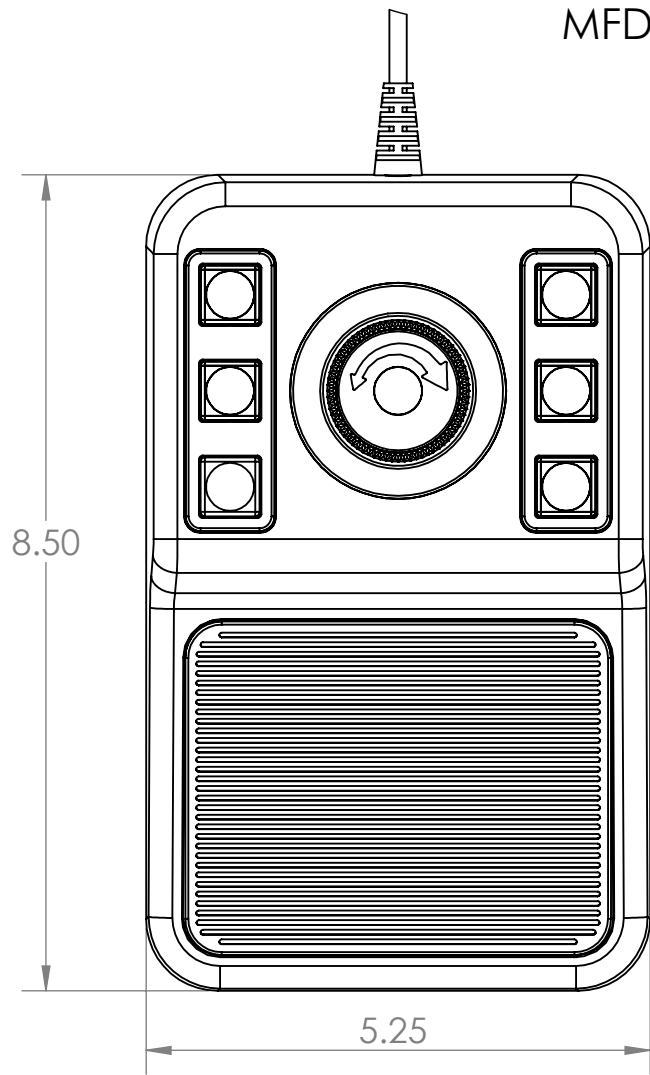

MFD SERIES - MULTI FUNCTION DESKTOP
SCALE 1:2

LEFT SIDE 3 BUTTON OPTION
(SHOWN FOR REFERENCE ONLY)

RIGHT SIDE 3 BUTTON OPTION
(SHOWN FOR REFERENCE ONLY)

* HALL EFFECT CONTROL KNOB OPTION SHOWN (FOR REFERENCE)