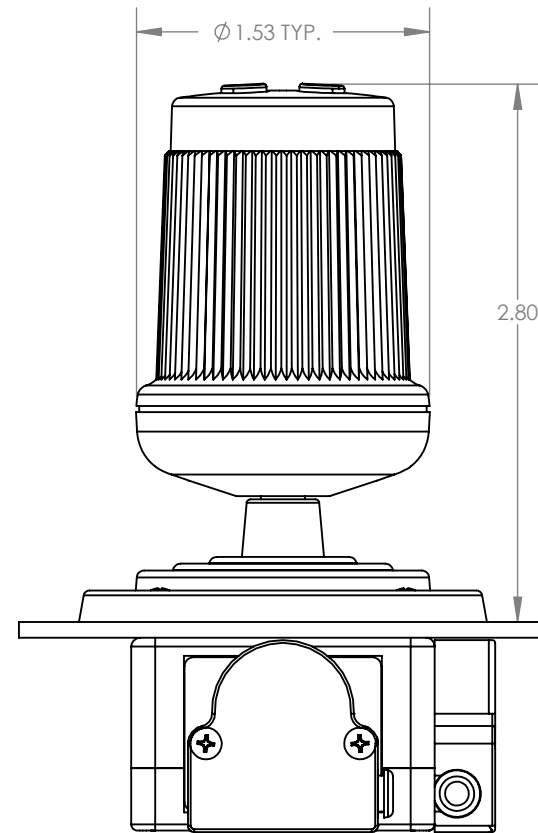

2 AXIS, NO BUTTON

2 AXIS, 1 BUTTON

3 AXIS, NO BUTTON

3 AXIS, 1 BUTTON

3 AXIS, 2 BUTTON

MR - HANDLE OPTIONS

- *MOUNTING HEIGHT FOR REAR MOUNT & DROP-IN OPTIONS
- *RISER BOX OPTION ADD 1.150" TO PANEL SURFACE