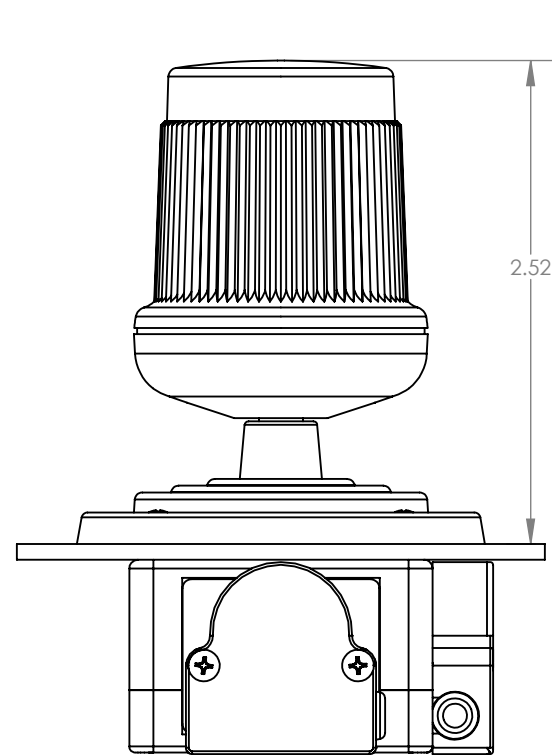

2 AXIS, NO BUTTON

2 AXIS, 1 BUTTON

3 AXIS, NO BUTTON

3 AXIS, 1 BUTTON

3 AXIS, 2 BUTTON

MR - HANDLE OPTIONS

- *MOUNTING HEIGHT FOR REAR MOUNT & DROP-IN OPTIONS
- *RISER BOX OPTION ADD 1.150" TO PANEL SURFACE