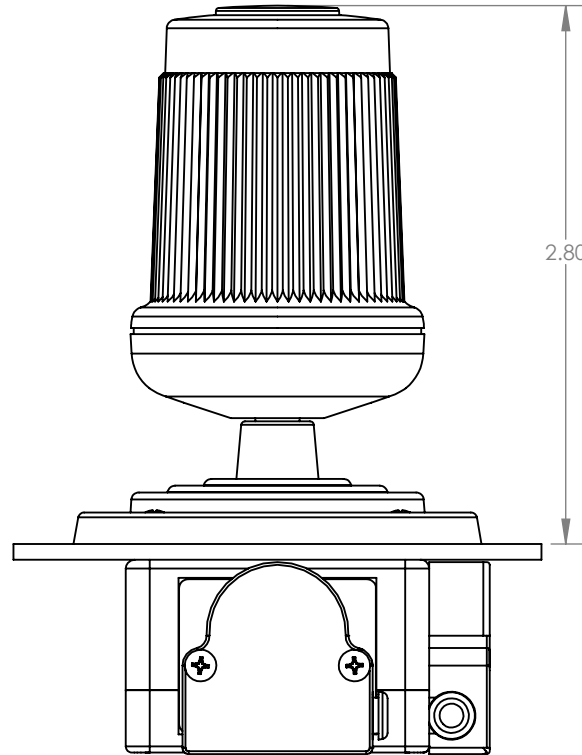

2 AXIS, NO BUTTON

2 AXIS, 1 BUTTON

3 AXIS, NO BUTTON

3 AXIS, 1 BUTTON

3 AXIS, 2 BUTTON

MR - HANDLE OPTIONS

- *MOUNTING HEIGHT FOR REAR MOUNT & DROP-IN OPTIONS
- *RISER BOX OPTION ADD 1.150" TO PANEL SURFACE