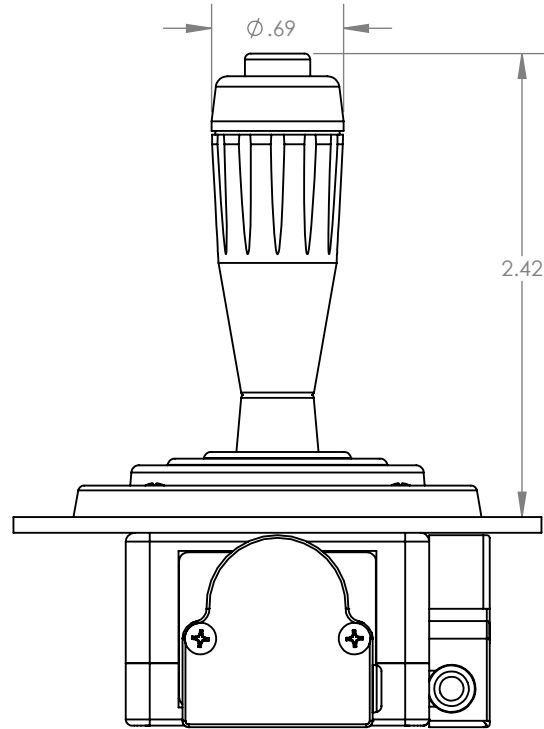

2 AXIS, NO BUTTON

2 AXIS, 1 BUTTON

3 AXIS, NO BUTTON

3 AXIS, 1 BUTTON

3 AXIS, 2 BUTTON

MR - HANDLE OPTIONS

- *MOUNTING HEIGHT FOR REAR MOUNT & DROP-IN OPTIONS
- *RISER BOX OPTION ADD 1.150" TO PANEL SURFACE