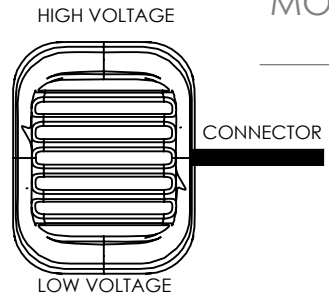

**SAT SERIES- ACTUATOR OPTIONS**

MOUNTING PANEL THICKNESS:  
0.031" - 0.125"

**OPTION 1: RIBBED WHEEL**

**OPTION 2: PADDLE**