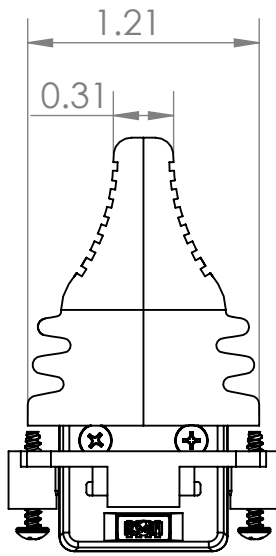

**SAT SERIES- ACTUATOR OPTIONS**

MOUNTING PANEL THICKNESS:  
0.031" - 0.125"

**OPTION 1: RIBBED WHEEL**

**OPTION 2: PADDLE**