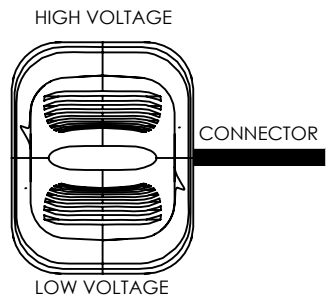

**SAT SERIES- ACTUATOR OPTIONS**

MOUNTING PANEL THICKNESS:  
0.031" - 0.125"

**OPTION 1: RIBBED WHEEL**

**OPTION 2: PADDLE**