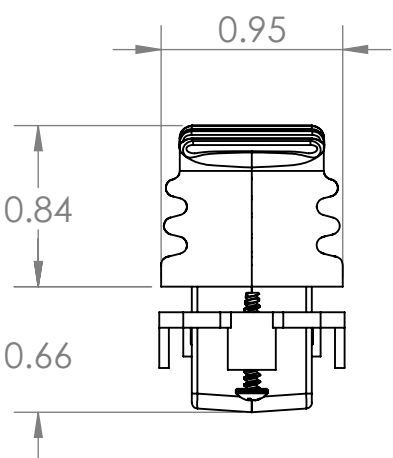

**SAT SERIES- ACTUATOR OPTIONS**

MOUNTING PANEL THICKNESS:  
0.031" - 0.125"

**OPTION 1: RIBBED WHEEL**

**OPTION 2: PADDLE**