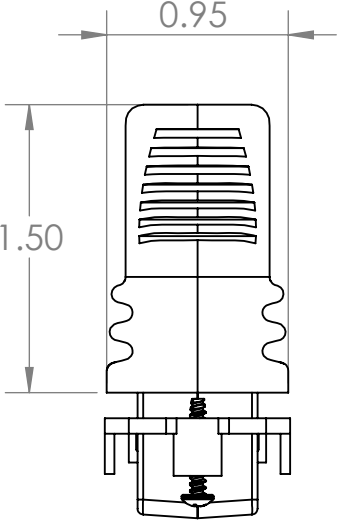

**SAT SERIES- ACTUATOR OPTIONS**

MOUNTING PANEL THICKNESS:  
0.031" - 0.125"

**OPTION 1: RIBBED WHEEL**

**OPTION 2: PADDLE**