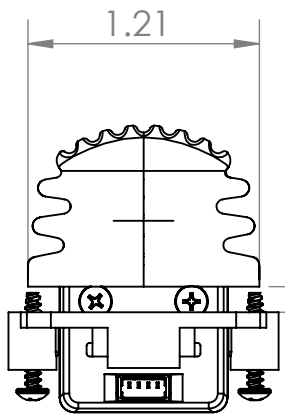

**SAT SERIES- ACTUATOR OPTIONS**

MOUNTING PANEL THICKNESS:  
0.031" - 0.125"

**OPTION 1: RIBBED WHEEL**

**OPTION 2: PADDLE**