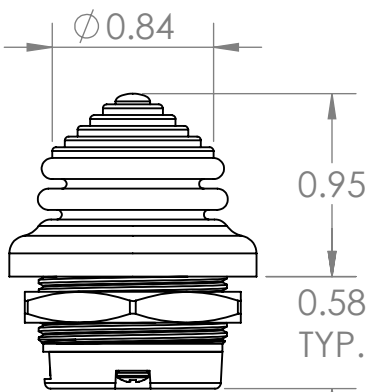

TS1 - ACTUATOR OPTIONS

OPTION 1: STEPPED CAP

OPTION 2: SCOOP CAP

OPTION 3: PUSHBUTTON CAP

OPTION 4: CASTLE CAP