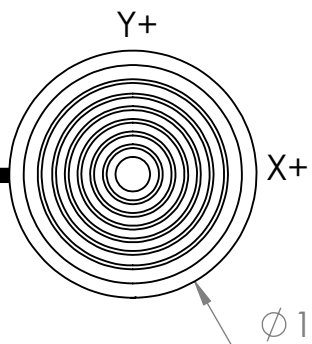

TS1 - ACTUATOR OPTIONS

OPTION 1: STEPPED CAP

OPTION 2: SCOOP CAP

OPTION 3: PUSHBUTTON CAP

OPTION 4: CASTLE CAP