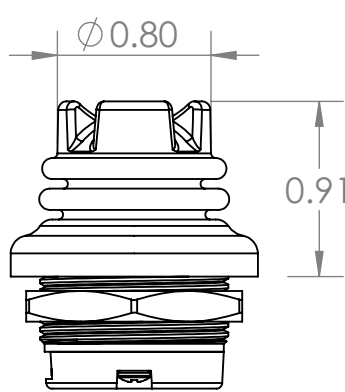

TS1 - ACTUATOR OPTIONS

OPTION 1: STEPPED CAP

OPTION 2: SCOOP CAP

OPTION 3: PUSHBUTTON CAP

OPTION 4: CASTLE CAP