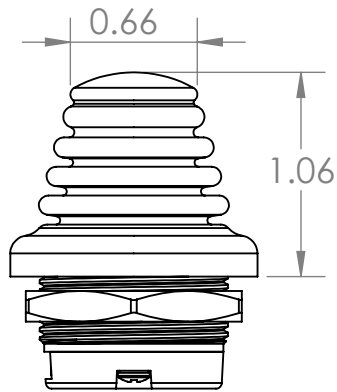

TS1 - ACTUATOR OPTIONS

OPTION 1: STEPPED CAP

OPTION 2: SCOOP CAP

OPTION 3: PUSHBUTTON CAP

OPTION 4: CASTLE CAP