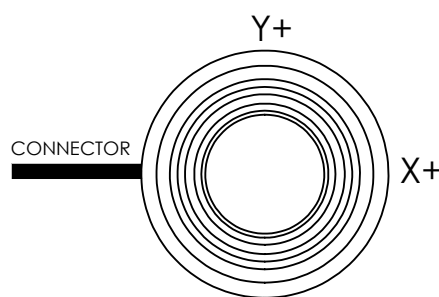

TS1 - ACTUATOR OPTIONS

OPTION 1: STEPPED CAP

OPTION 2: SCOOP CAP

OPTION 3: PUSHBUTTON CAP

OPTION 4: CASTLE CAP