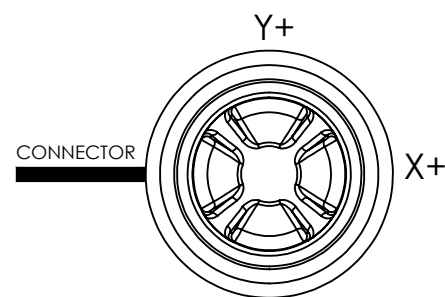

TS1 - ACTUATOR OPTIONS

OPTION 1: STEPPED CAP

OPTION 2: SCOOP CAP

OPTION 3: PUSHBUTTON CAP

OPTION 4: CASTLE CAP