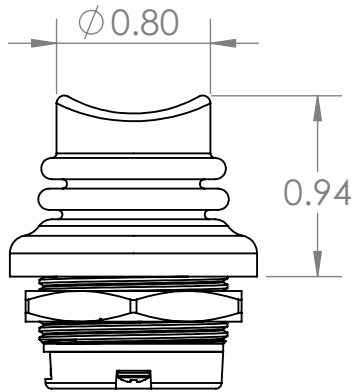

TS1 - ACTUATOR OPTIONS

OPTION 1: STEPPED CAP

OPTION 2: SCOOP CAP

OPTION 3: PUSHBUTTON CAP

OPTION 4: CASTLE CAP