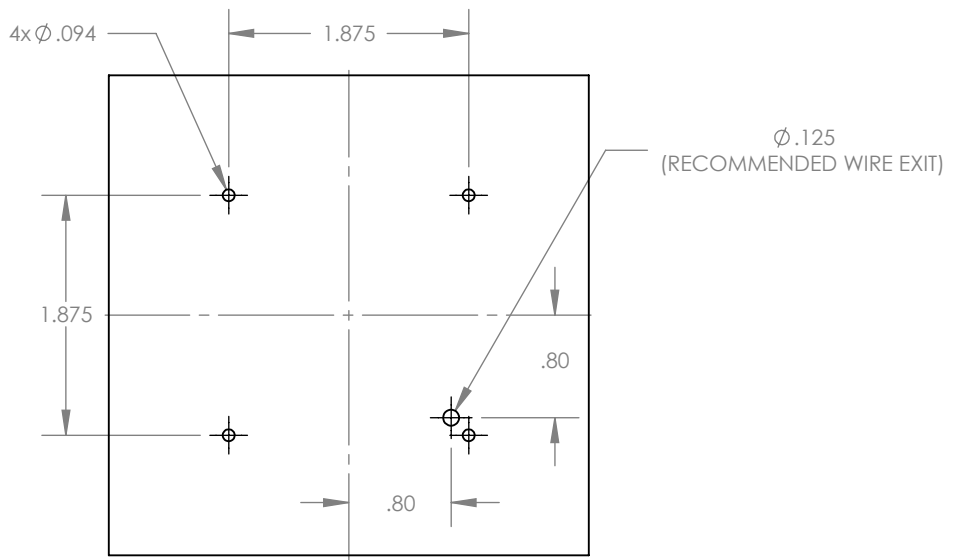

MH - MOUNTING OPTIONS

REAR MOUNT PANEL DIMENSIONS

DROP-IN PANEL DIMENSIONS

RISER BOX PANEL DIMENSIONS

REAR MOUNT

DROP-IN

RISER BOX