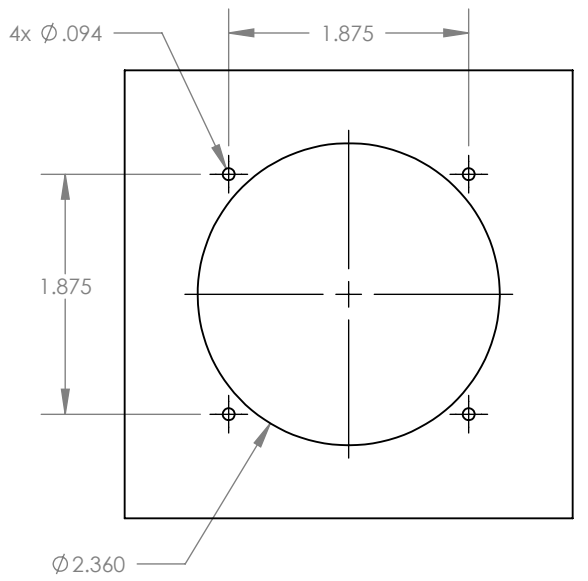

MH - MOUNTING OPTIONS

REAR MOUNT PANEL DIMENSIONS

DROP-IN PANEL DIMENSIONS

RISER BOX PANEL DIMENSIONS

REAR MOUNT

DROP-IN

RISER BOX